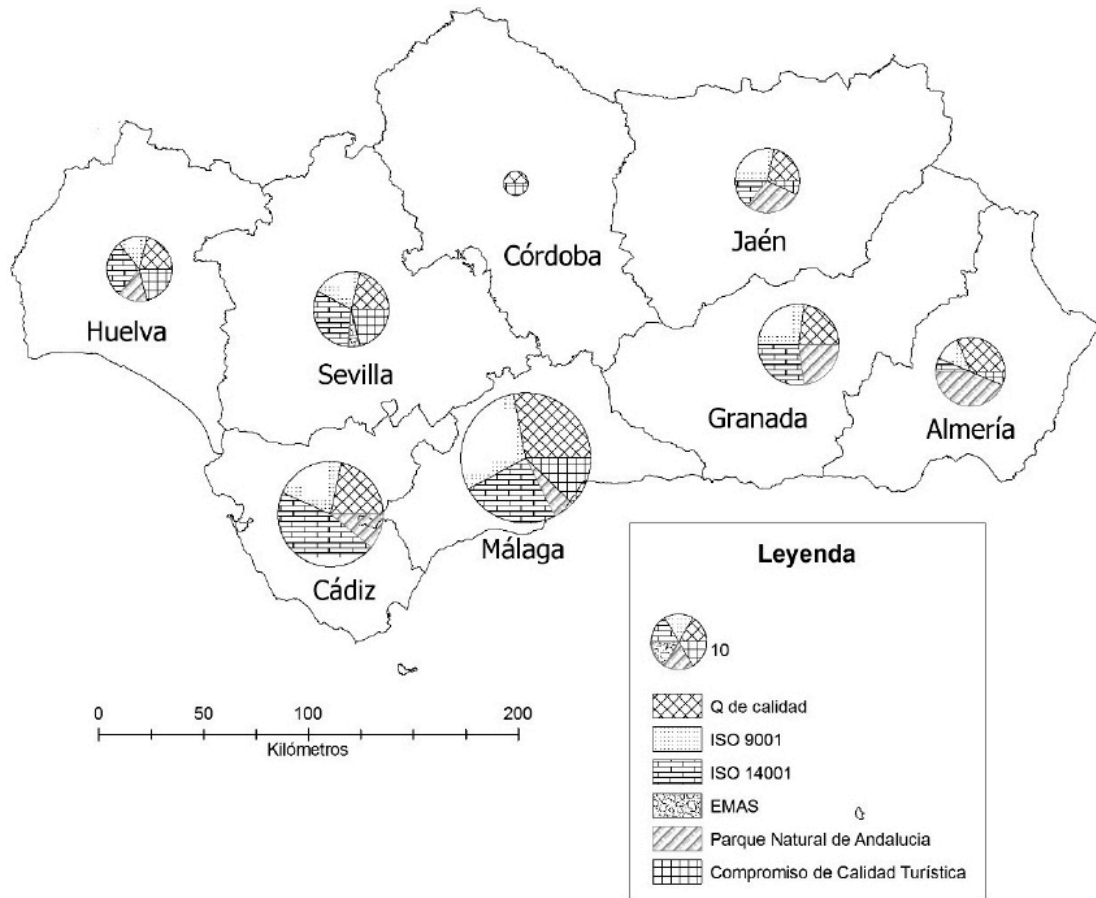

Download

[Download Que Es El Sello Verde Iso 14000](#)

Figura 3. Certificaciones y distinciones de calidad ambiental en hoteles y apartamentos turísticos de Andalucía en 2015. doi: 10.3989/arbor.2017.785n3009

1. [sello verde](#)
2. [sello verde auto](#)
3. [sello verde ulacit](#)

We collect and do not use deliberate information that may reasonably be used to identify children under the age of 13 without the consent of the parents or in accordance with applicable law.. Taiwan Holdings Limited, a Taiwan subsidiary (Address: 14F, No 66 Sanchong Rd, Nangang District, Taipei, 115, Taiwan) and govern the following terms: (a) the terms and conditions between you and Yahoo.