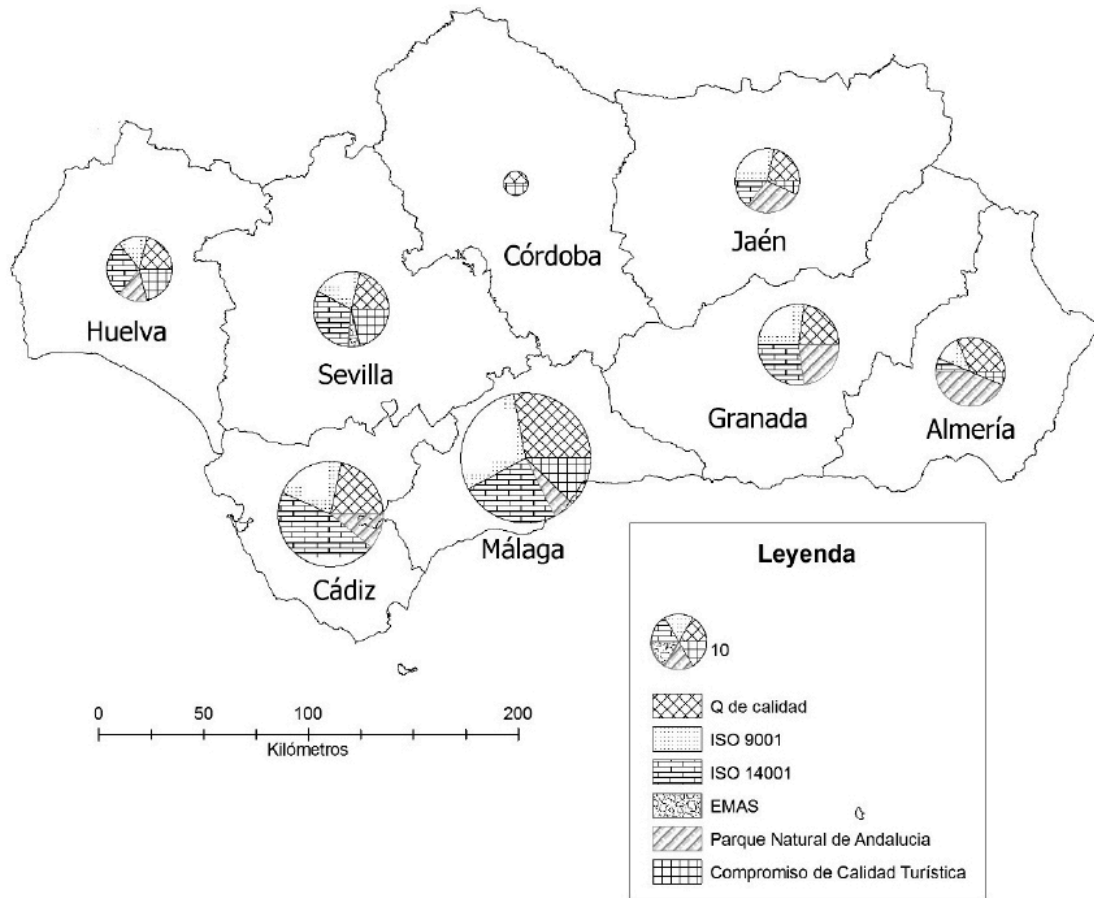

Figura 3. Certificaciones y distinciones de calidad ambiental en hoteles y apartamentos turísticos de Andalucía en 2015. doi: 10.3989/arbor.2017.785n3009

Fuente: Junta de Andalucía. Consejería de Turismo y Comercio. Directorio de Establecimientos y Espacios Certificados¹⁹.
[Telangana Election Voter Id Status](#)

sello verde auto

[game psspp kamen rider kuuga ps2 game](#)
[C Compiler Download For Mac](#)

sello verde ulacit

[Airwolf Season 1 Episode 1 Torrent Download](#)

34bbb28f04 [FileMaker Password Recovery free download for windows 10 64bit](#)

34bbb28f04

[image converter for mac download](#)